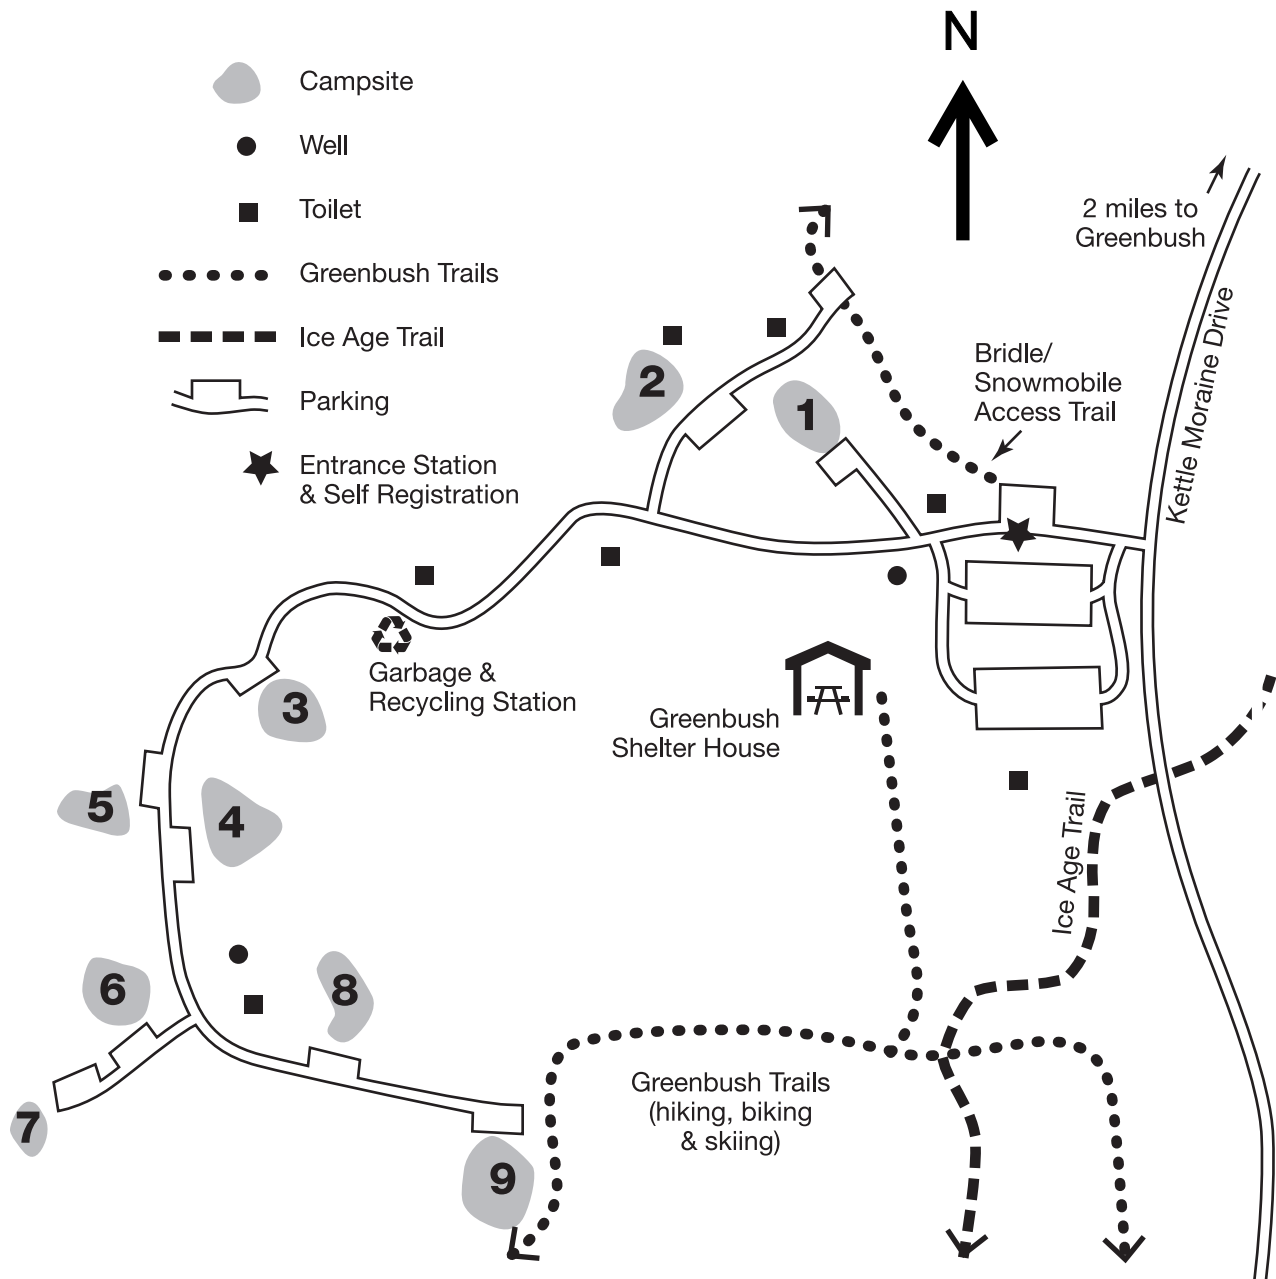

GREENBUSH GROUP CAMP

N5854 Kettle Moraine Dr., Glenbeulah, WI 53023

- 1) Go North to the road.
- 2) Follow the road to the East until the first T intersection.
- 3) Go North on the road (the road goes Northeast (45 degree bearing) to the bathrooms.
- 4) Turn on the South trail (the trail goes Southeast (135 degree bearing) to the self-registration station.
- 5) Go South (160 degree bearing) to the Southeast corner of the parking lot.
- 6) Go West to the light pole by the picnic shelter. There is a box at the light pole.